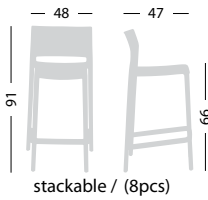

Bakhita

Available color

BAKHITA 76

Co-injected metal-polymer stackable stool.

BAKHITA 66

Co-injected metal-polymer stackable stool.

BAKHITA CUSHIONCUSCINO

Upholstered cushion.
Cuscino tappezzato.