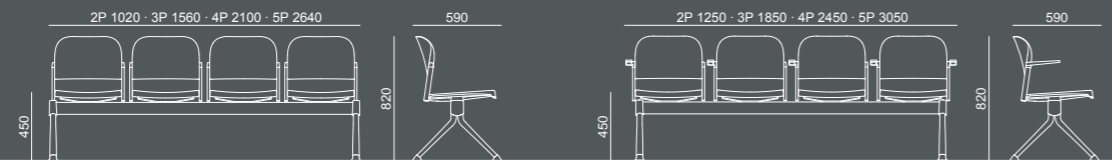

MAKEUP

Design Basaglia + Rota Nodari

 JARD-OFFICE[®]
OFFICE CHAIRS

PLASTIC | EASY SOFT

CHAIR

CHAIR WITH ARMS

CHAIR WITH CASTORS

STOOL WITH AND WITHOUT ARMS

TASK CHAIR WITH AND WITHOUT ARMS

CHAIR WITH WRITING TABLE

BENCH WITH AND WITHOUT ARMS

MAKEUP

Design Basaglia + Rota Nodari

The Makeup seat has a steel structure, chromed or painted, with seat and back in moulded polypropylene. The aesthetics of the Makeup family are characterised by its curved and delicate lines that go in harmony with any community or contract environment. The collection offers a complete range of seats designed to meet every style and functional need. The innovative interlocking modular system, without the use of screws, can give rise to various compositions with a single frame: seats with or without armrests. With the same principle, a practical assembly system can be used to link several seats together, both with and without armrests. Also, part of the family are: the task chair, the writing tablet chair, the stool and the bench. The versatility also extends to the choice of colour: six different colours are available. Of particular note is how effectively both the seat and the stool can be stacked.