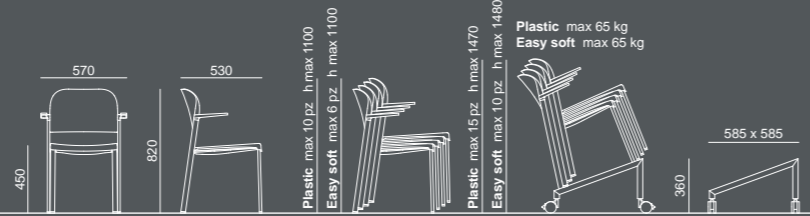

MAKEUP

Design Basaglia + Rota Nodari

 JARD-OFFICE[®]
OFFICE CHAIRS

PLASTIC | EASY SOFT

CHAIR

CHAIR WITH ARMS

CHAIR WITH CASTORS

STOOL WITH AND WITHOUT ARMS

TASK CHAIR WITH AND WITHOUT ARMS

CHAIR WITH WRITING TABLE

BENCH WITH AND WITHOUT ARMS

MAKEUP

Design Basaglia + Rota Nodari

The Makeup seat has a steel structure, chromed or painted, with seat and back in moulded polypropylene. The aesthetics of the Makeup family are characterised by its curved and delicate lines that go in harmony with any community or contract environment. The collection offers a complete range of seats designed to meet every style and functional need. The innovative interlocking modular system, without the use of screws, can give rise to various compositions with a single frame: seats with or without armrests. With the same principle, a practical assembly system can be used to link several seats together, both with and without armrests. Also, part of the family are: the task chair, the writing tablet chair, the stool and the bench. The versatility also extends to the choice of colour: six different colours are available. Of particular note is how effectively both the seat and the stool can be stacked.