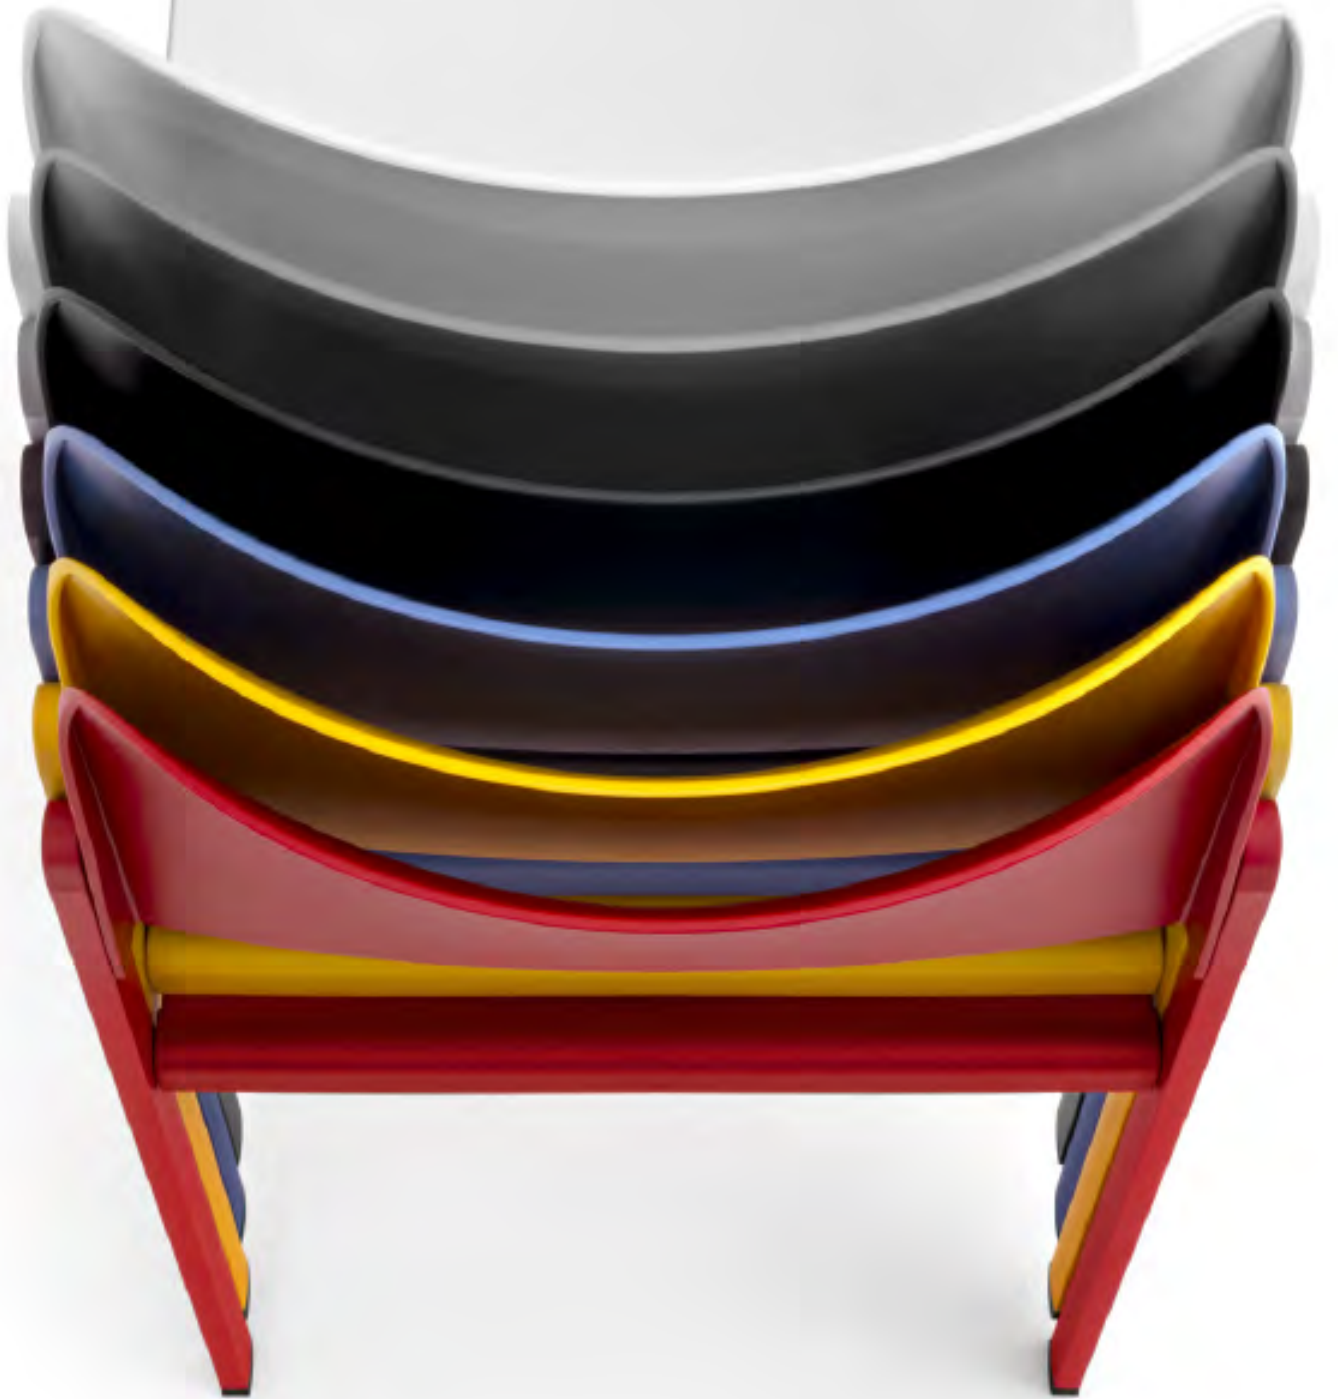

MAKEUP

Design Basaglia + Rota Nodari

 JARD-OFFICE[®]
OFFICE CHAIRS

PLASTIC | EASY SOFT

CHAIR

CHAIR WITH ARMS

CHAIR WITH CASTORS

STOOL WITH AND WITHOUT ARMS

TASK CHAIR WITH AND WITHOUT ARMS

CHAIR WITH WRITING TABLE

BENCH WITH AND WITHOUT ARMS

MAKEUP

Design Basaglia + Rota Nodari

The Makeup seat has a steel structure, chromed or painted, with seat and back in moulded polypropylene. The aesthetics of the Makeup family are characterised by its curved and delicate lines that go in harmony with any community or contract environment. The collection offers a complete range of seats designed to meet every style and functional need. The innovative interlocking modular system, without the use of screws, can give rise to various compositions with a single frame: seats with or without armrests. With the same principle, a practical assembly system can be used to link several seats together, both with and without armrests. Also, part of the family are: the task chair, the writing tablet chair, the stool and the bench. The versatility also extends to the choice of colour: six different colours are available. Of particular note is how effectively both the seat and the stool can be stacked.

CHAIR

CHAIR WITH ARMS

MAKEUP PLASTIC

MAKEUP EASY SOFT

CHAIR WITH CASTORS

MAKEUP EASY SOFT

STOOL

STOOL WITH AND WITHOUT ARMS

MAKEUP EASY SOFT

MAKEUP PLASTIC

TASK CHAIR WITH AND WITHOUT ARMS

CHAIR WITH ATTACHMENT WITH OR WITHOUT WRITING TABLE

CHAIR WITH ARMS AND ATTACHMENT WITH OR WITHOUT WRITING TABLE

BENCH

MAKEUP PLASTIC

MAKEUP PLASTIC