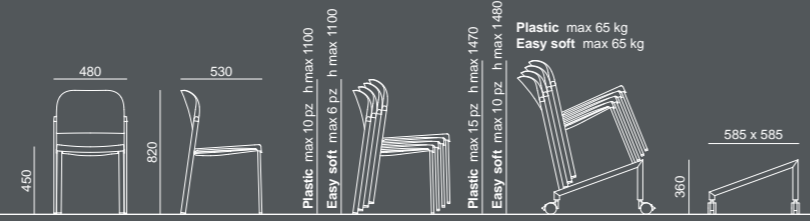

MAKEUP

Design Basaglia + Rota Nodari

 JARD-OFFICE[®]
OFFICE CHAIRS

PLASTIC | EASY SOFT

CHAIR

CHAIR WITH ARMS

CHAIR WITH CASTORS

STOOL WITH AND WITHOUT ARMS

TASK CHAIR WITH AND WITHOUT ARMS

CHAIR WITH WRITING TABLE

BENCH WITH AND WITHOUT ARMS

MAKEUP

Design Basaglia + Rota Nodari

The Makeup seat has a steel structure, chromed or painted, with seat and back in moulded polypropylene. The aesthetics of the Makeup family are characterised by its curved and delicate lines that go in harmony with any community or contract environment. The collection offers a complete range of seats designed to meet every style and functional need. The innovative interlocking modular system, without the use of screws, can give rise to various compositions with a single frame: seats with or without armrests. With the same principle, a practical assembly system can be used to link several seats together, both with and without armrests. Also, part of the family are: the task chair, the writing tablet chair, the stool and the bench. The versatility also extends to the choice of colour: six different colours are available. Of particular note is how effectively both the seat and the stool can be stacked.