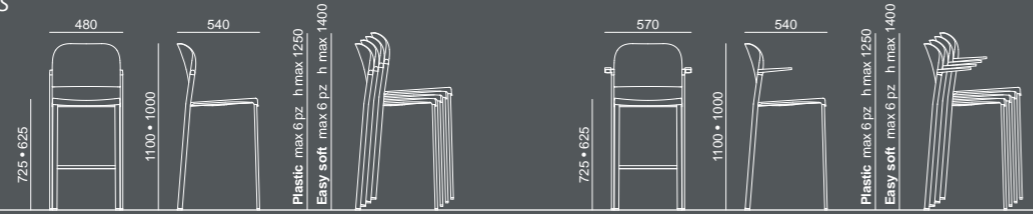

MAKEUP

Design Basaglia + Rota Nodari

 JARD-OFFICE[®]
OFFICE CHAIRS

PLASTIC | EASY SOFT

CHAIR

CHAIR WITH ARMS

CHAIR WITH CASTORS

STOOL WITH AND WITHOUT ARMS

TASK CHAIR WITH AND WITHOUT ARMS

CHAIR WITH WRITING TABLE

BENCH WITH AND WITHOUT ARMS

MAKEUP

Design Basaglia + Rota Nodari

The Makeup seat has a steel structure, chromed or painted, with seat and back in moulded polypropylene. The aesthetics of the Makeup family are characterised by its curved and delicate lines that go in harmony with any community or contract environment. The collection offers a complete range of seats designed to meet every style and functional need. The innovative interlocking modular system, without the use of screws, can give rise to various compositions with a single frame: seats with or without armrests. With the same principle, a practical assembly system can be used to link several seats together, both with and without armrests. Also, part of the family are: the task chair, the writing tablet chair, the stool and the bench. The versatility also extends to the choice of colour: six different colours are available. Of particular note is how effectively both the seat and the stool can be stacked.