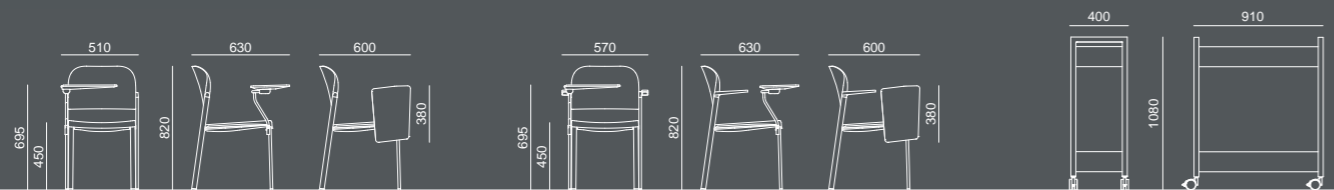

MAKEUP

Design Basaglia + Rota Nodari

 JARD-OFFICE[®]
OFFICE CHAIRS

PLASTIC | EASY SOFT

CHAIR

CHAIR WITH ARMS

CHAIR WITH CASTORS

STOOL WITH AND WITHOUT ARMS

TASK CHAIR WITH AND WITHOUT ARMS

CHAIR WITH WRITING TABLE

BENCH WITH AND WITHOUT ARMS

MAKEUP

Design Basaglia + Rota Nodari

The Makeup seat has a steel structure, chromed or painted, with seat and back in moulded polypropylene. The aesthetics of the Makeup family are characterised by its curved and delicate lines that go in harmony with any community or contract environment. The collection offers a complete range of seats designed to meet every style and functional need. The innovative interlocking modular system, without the use of screws, can give rise to various compositions with a single frame: seats with or without armrests. With the same principle, a practical assembly system can be used to link several seats together, both with and without armrests. Also, part of the family are: the task chair, the writing tablet chair, the stool and the bench. The versatility also extends to the choice of colour: six different colours are available. Of particular note is how effectively both the seat and the stool can be stacked.