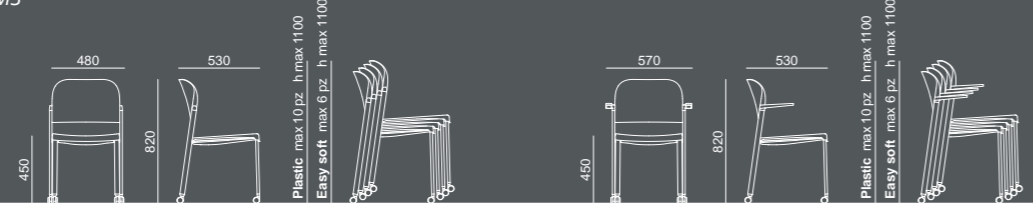

MAKEUP

Design Basaglia + Rota Nodari

 JARD-OFFICE[®]
OFFICE CHAIRS

PLASTIC | EASY SOFT

CHAIR

CHAIR WITH ARMS

CHAIR WITH CASTORS

STOOL WITH AND WITHOUT ARMS

TASK CHAIR WITH AND WITHOUT ARMS

CHAIR WITH WRITING TABLE

BENCH WITH AND WITHOUT ARMS

MAKEUP

Design Basaglia + Rota Nodari

The Makeup seat has a steel structure, chromed or painted, with seat and back in moulded polypropylene. The aesthetics of the Makeup family are characterised by its curved and delicate lines that go in harmony with any community or contract environment. The collection offers a complete range of seats designed to meet every style and functional need. The innovative interlocking modular system, without the use of screws, can give rise to various compositions with a single frame: seats with or without armrests. With the same principle, a practical assembly system can be used to link several seats together, both with and without armrests. Also, part of the family are: the task chair, the writing tablet chair, the stool and the bench. The versatility also extends to the choice of colour: six different colours are available. Of particular note is how effectively both the seat and the stool can be stacked.