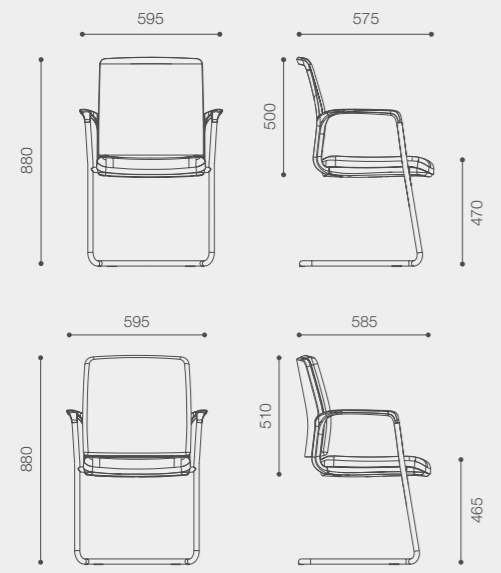

# Four legs

EIGHT

**COLOUR**  
Black

**MESH**  
Black

**FRAME**  
Black and chromed

**STACKABLE**  
2 pieces

# Cantilever

EIGHT

- COLOUR**  
Black
- MESH**  
Black
- FRAME**  
Black and chromed
- STACKABLE**  
2 pieces

EIGHT