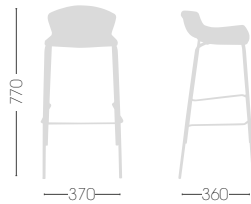

FRAME FINISHES

EASY 77