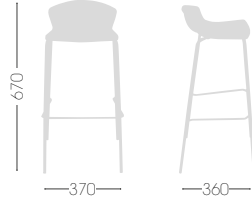

# EASY 67

Only for painted frames  
Solo per telai verniciati

Stackable on floor [5pcs]

Techno-polymer seat, stackable chromed or painted for outdoor frame.